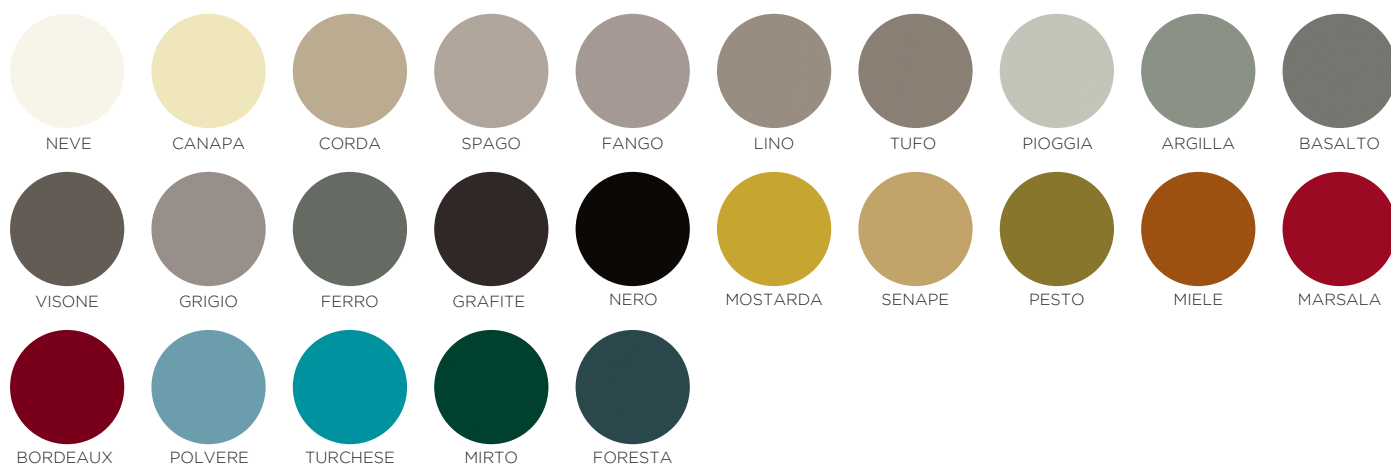

DETTAGLI TECNICI / TECHNICAL DETAILS

- _ Elementi in laccato opaco, fabric o greywood.
- _ Elements in matt lacquer, fabric or grey wood.

KABINA BOISERIE

LARGHEZZE / WIDTH

ALTEZZE / HEIGHT

KABINA BOISERIE

FINITURE / FINISHES

_ Elementi in laccato opaco, fabric o greywood.

_ Elements in matt lacquer, fabric or greywood.

LACCATI : OPACHI LACQUER : MATT

FINITURE INTERNE INTERIOR FINISHES

ELEMENTI : METALLO ELEMENTS : METAL