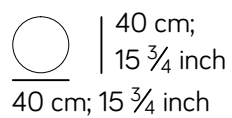

Junsei - AM017

Tavolini / coffee tables

T409

T410

T411