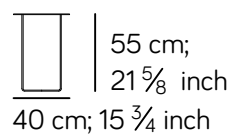

Junsei - AM017

Tavolini / coffee tables

T409

T410

T411