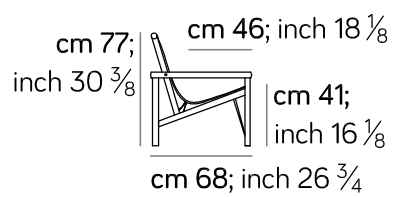

Ease - AM037

Poltrone / armchair

010

65 cm; 25 ⁵/₈ inch

65 cm; 25 ⁵/₈ inch